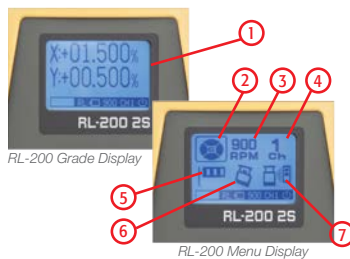

RL-200 SERIES
HIGH-ACCURACY, HIGH VALUE
SLOPE LASERS

Specifications	
Accuracy	H: ± 7 arc seconds
Repeatability	7 arc seconds
Working Area	1100 m
Rotation Speed	300/600/900 rpm
Dust/Water Rating	IP66
Operating Time	Alkaline: 100 hours Ni-MH: 90 hours
Grade Range (single/dual)	2S: $\pm 10 / -5$ to $+25$ 1S: -5 to $+25 / NA$
Size (H x W x L)	253 x 218 x 174 mm

High-Accuracy, High Value Slope Lasers

- 7 Arc second accuracy
- Wide grade range (up to 25% slope) without slope blocks
- Up to 100 hours battery life
- Range up to 1100 m
- Full function remote (RI-200 2S)

Verifiable operation? It couldn't be clearer...

The RL-200 features a large, high-contrast, graphical display that clearly shows all functions at a glance:

1. Current grade
2. Masking: Electronic shutter up to 3 quadrants
3. Selectable rotation speed: 300/600/900 rpm
4. Selectable remote channel: up to 9 channels
5. Sensitivity selector
6. HI alert: indicates when laser has been disturbed
7. HI alert to sensor

Control the RL-200 2S - remotely

When the RL-200 2S is operating, the RC-400 displays all operating information up to 300 m away. Change grade, select menu settings, check operational status, even verify battery life, all without touching the laser.